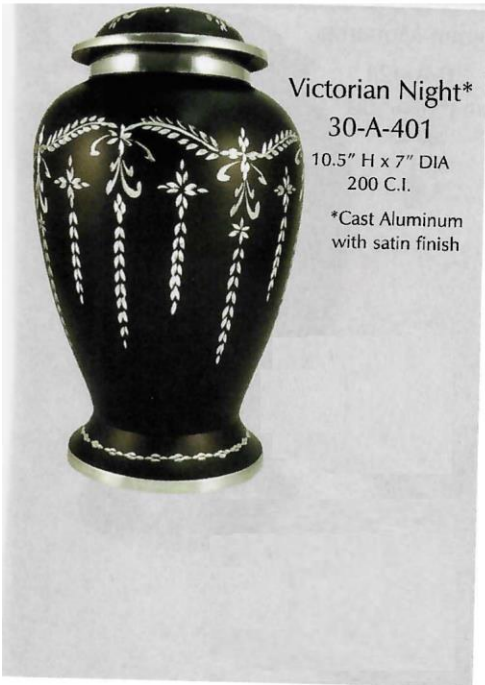

 *2 Lines **Mother of Pearl**
30-A-595
9.8" H x 8.1" DIA
200 C.I.

\$29 **Infant/Portion**
30-A-517
6.8" H x 4.2" DIA; 55

Silver Pearl
30-A-602
10" H x 7.25" DIA, 200 C.I.

Golden Scarlet
30-A-606
10" H x 7.25" DIA, 200 C.I.

\$245

Victorian Night*
30-A-401
10.5" H x 7" DIA
200 C.I.

*Cast Aluminum
with satin finish

Eternal Rose
30-A-403
10.5" H x 6.3" DIA
200 C.I.

Black Engraved
30-A-512
10.2" H x 7.3" DIA
185 C.I.

Black & Gold
30-A-502
10.6" H x 6.2" DIA; 200 C.I.
Pictured with Brass Medallion